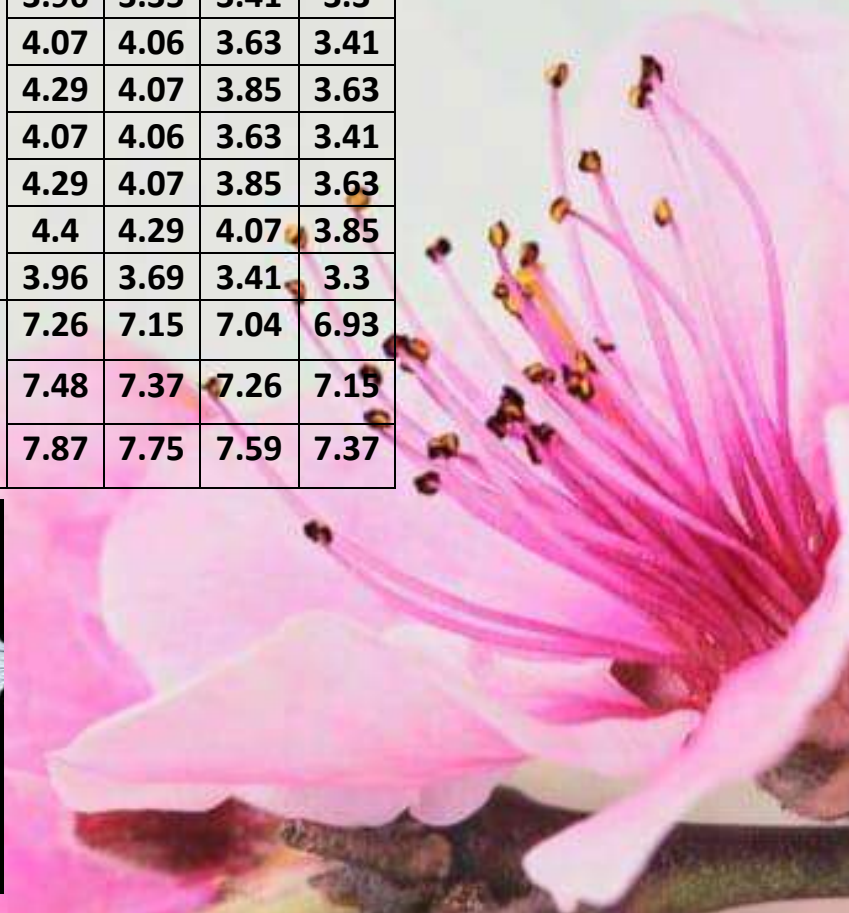

COD	DIMENSIUNE IN MM	CULOARE	PRET/BUC (SE ADAOGA TVA)			
			10 BUC	50 BUC	100 BUC	500 BUC
J1	160X140X50	STANDARD	3.96	3.35	3.41	3.3
J2	190X100X60		4.07	4.06	3.63	3.41
J3	200X200X60		4.29	4.07	3.85	3.63
J4	250X120X70		4.07	4.06	3.63	3.41
J5	290X190X60		4.29	4.07	3.85	3.63
J6	340X240X60		4.4	4.29	4.07	3.85
J7	100X100X100		3.96	3.69	3.41	3.3
J8	200X100X100	CAPAC	7.26	7.15	7.04	6.93
J9	240X200X100	STANDARD/ SERTAR ALB	7.48	7.37	7.26	7.15
J10	340X230X100	SAU AURIU	7.87	7.75	7.59	7.37